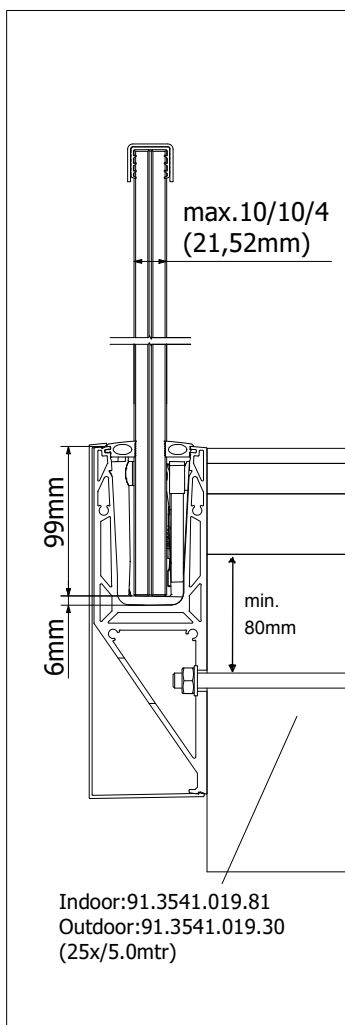

TURBOFLEX TF-3621

WITHOUT HEIGHT ADJUSTMENT

ONLEVEL

MOUNTING MANUAL

TURBOFLEX TF-3621

WITH HEIGHT ADJUSTMENT

ONLEVEL

MOUNTING MANUAL

TURBOFLEX TF-3621

WITH HEIGHT ADJUSTMENT

MOUNTING MANUAL