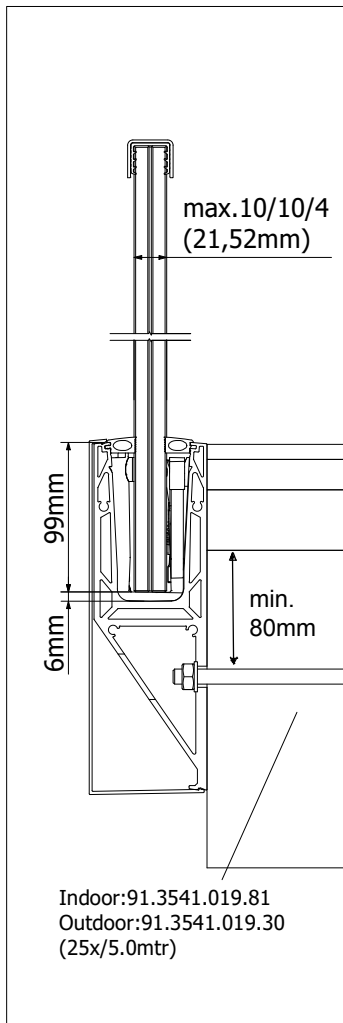

TURBOFLEX TF-3621

WITHOUT HEIGHT ADJUSTMENT

ONLEVEL

MOUNTING MANUAL

TURBOFLEX TF-3621

WITH HEIGHT ADJUSTMENT

ONLEVEL

MOUNTING MANUAL

TURBOFLEX TF-3621

WITH HEIGHT ADJUSTMENT

MOUNTING MANUAL